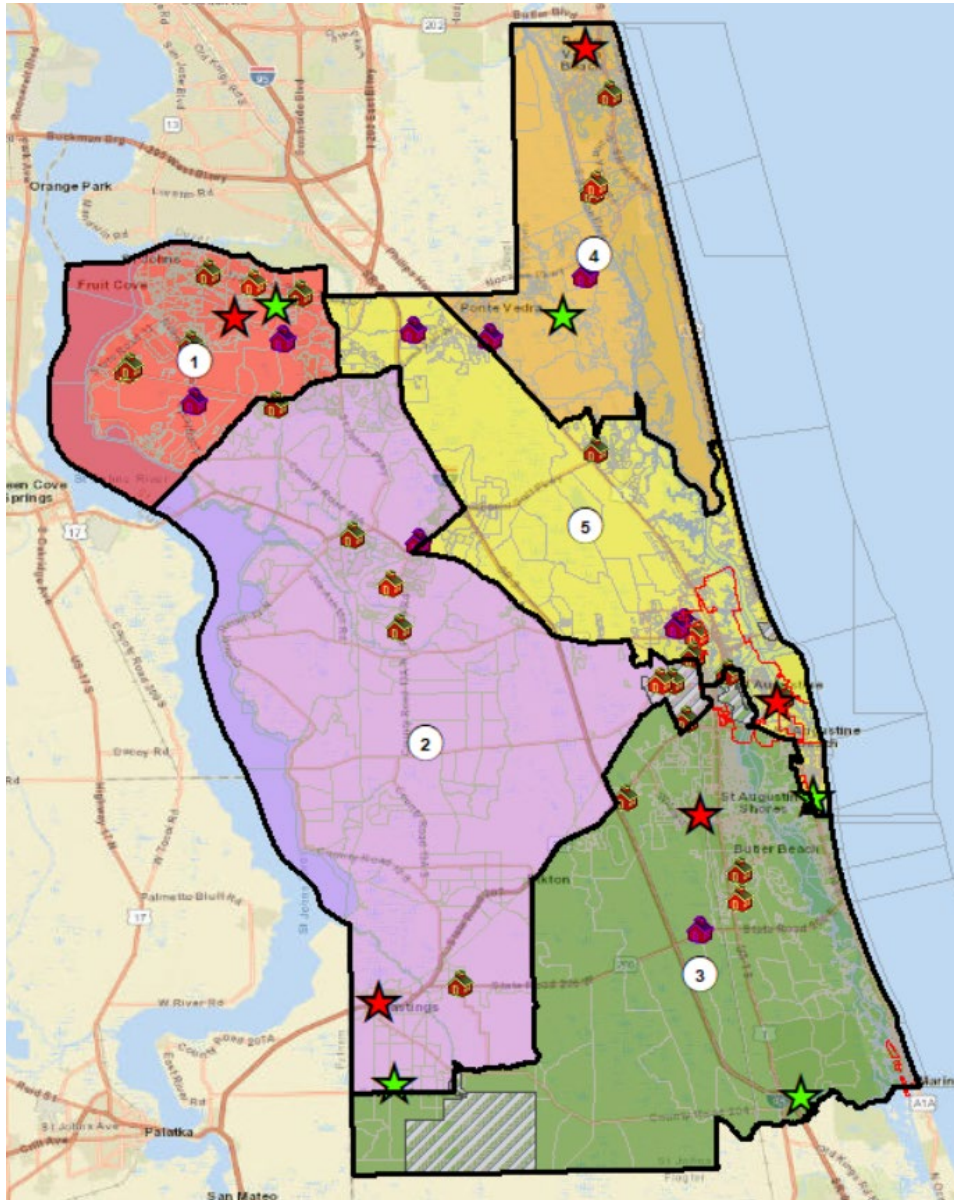

St. Johns County Florida District Redistricting 2021 12-8-21 – E-3

ARC Bridge Consulting & Training Inc.
www.arcbridge.com

Plan E-3 – 12/8/21 (based on E-1)

District Summary

1 of 1 100% Find | Next

District Summary

SJCFL-PlanE-3
-12-8

District Count:	5
Total Population:	273,425
Maximum Deviation:	4.90%
Average Deviation:	1.64%
Minimum Count:	53,215
Maximum Count:	55,895

Name	Count	Optimum	Deviation	Deviation %
1	55,895	54,685	1,210	2.21%
2	53,913	54,685	-772	-1.41%
3	54,911	54,685	226	0.41%
4	55,491	54,685	806	1.47%
5	53,215	54,685	-1,470	-2.69%