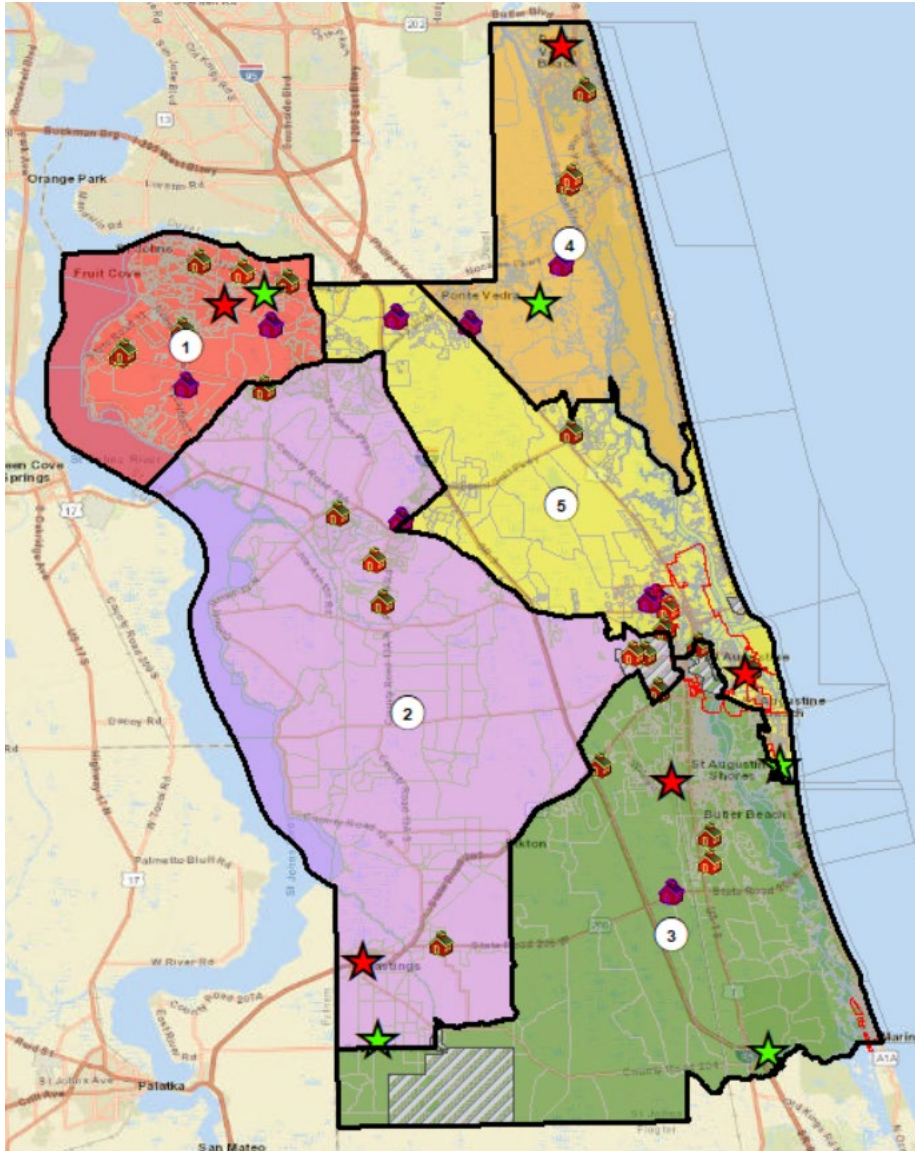

Plan E-3 - Max Dev – 4.90%