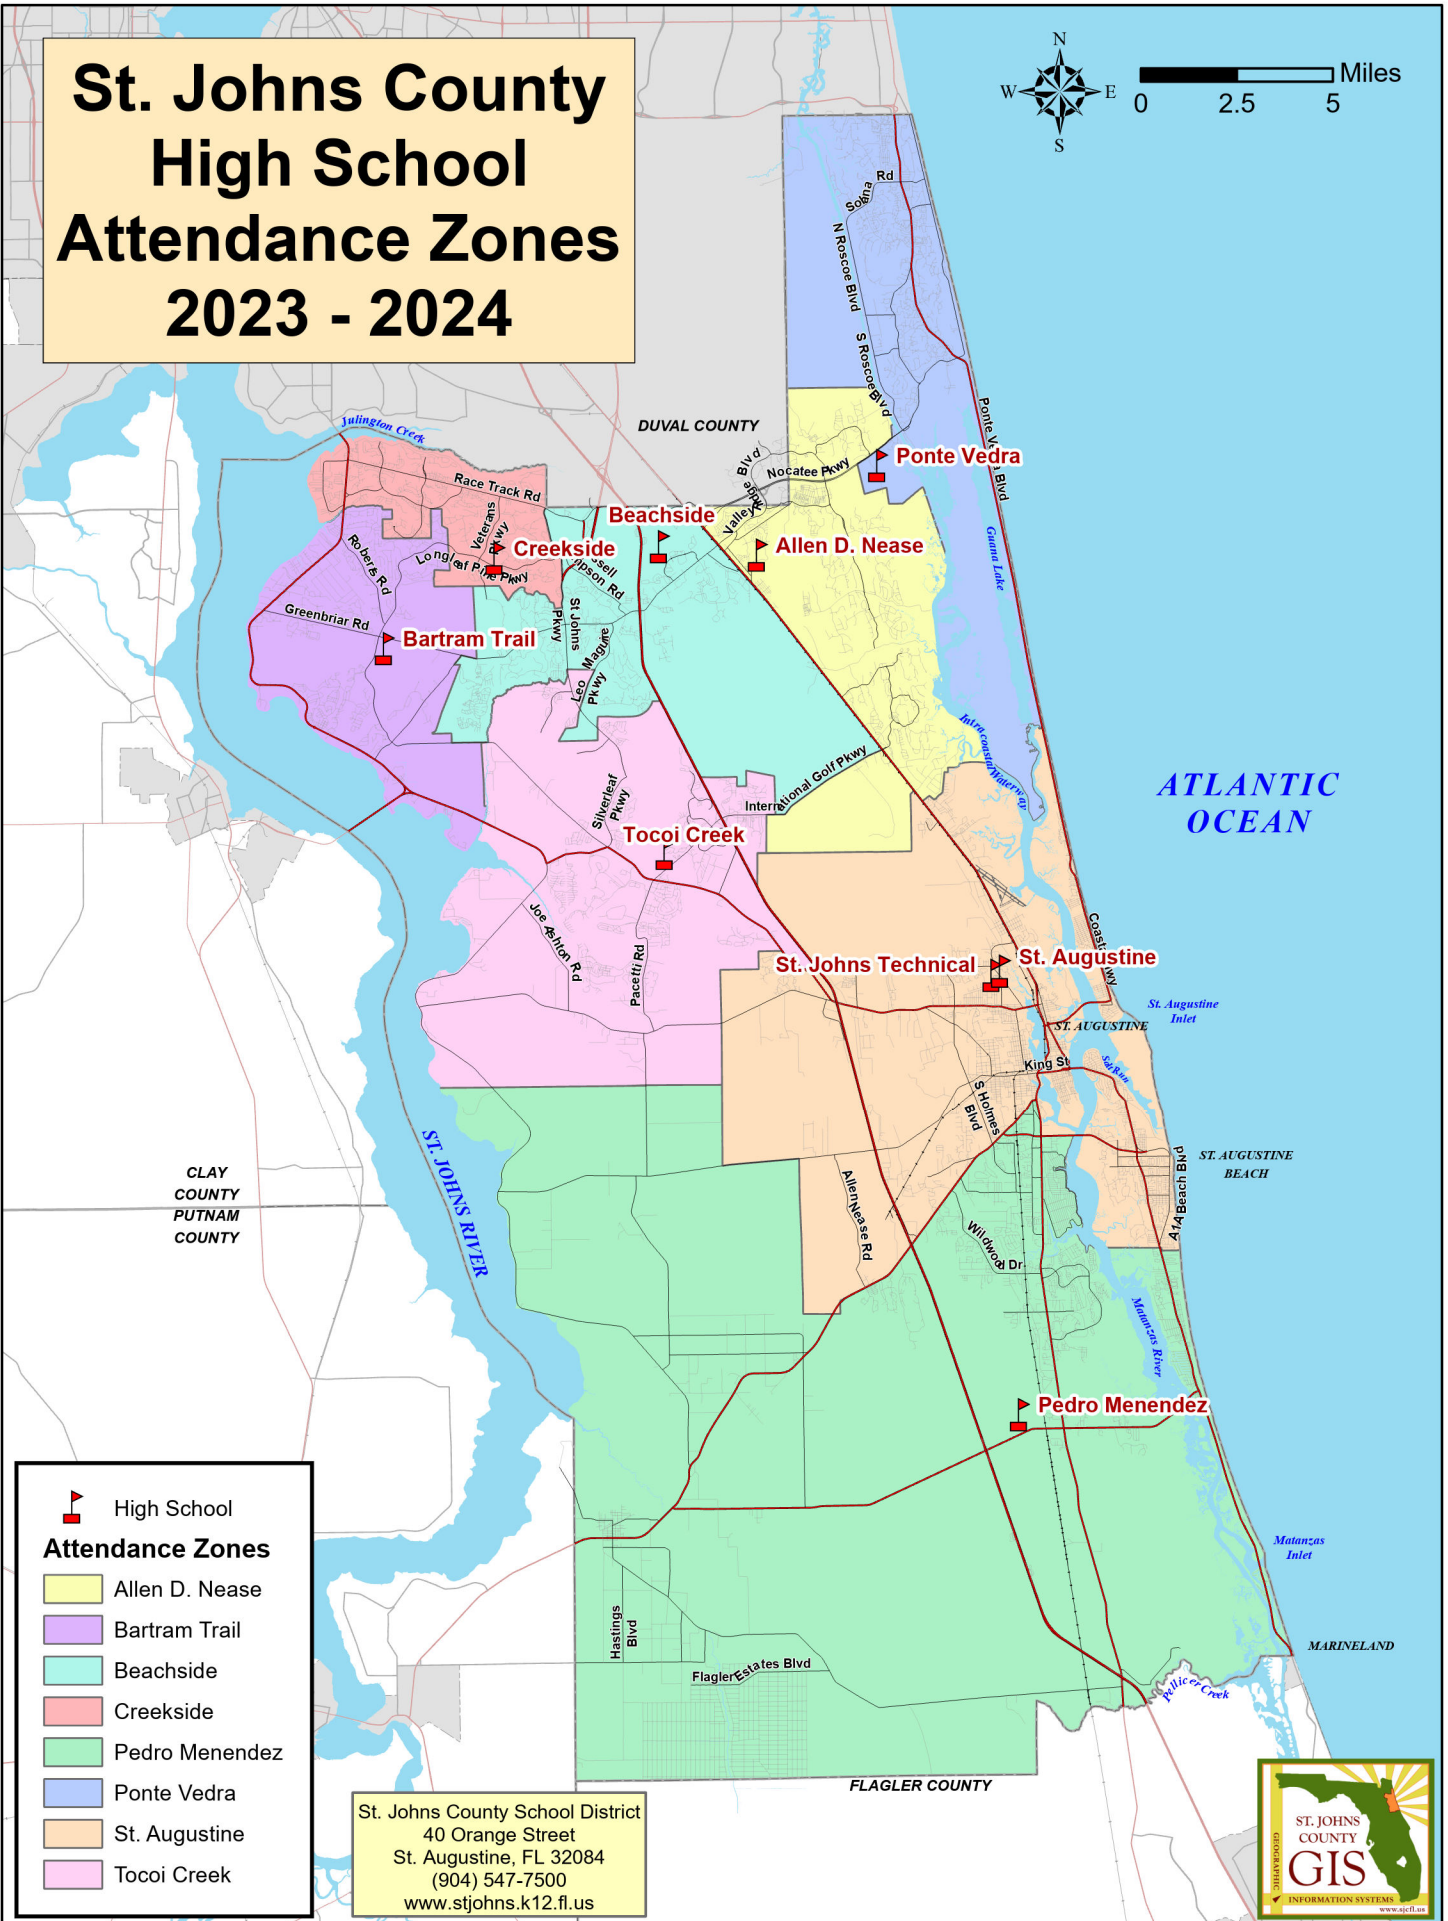

St. Johns County High School Attendance Zones 2023 - 2024

CLAY COUNTY
PUTNAM COUNTY

FLAGLER COUNTY

High School

Attendance Zones

- Allen D. Nease
- Bartram Trail
- Beachside
- Creekside
- Pedro Menendez
- Ponte Vedra
- St. Augustine
- Toco Creek