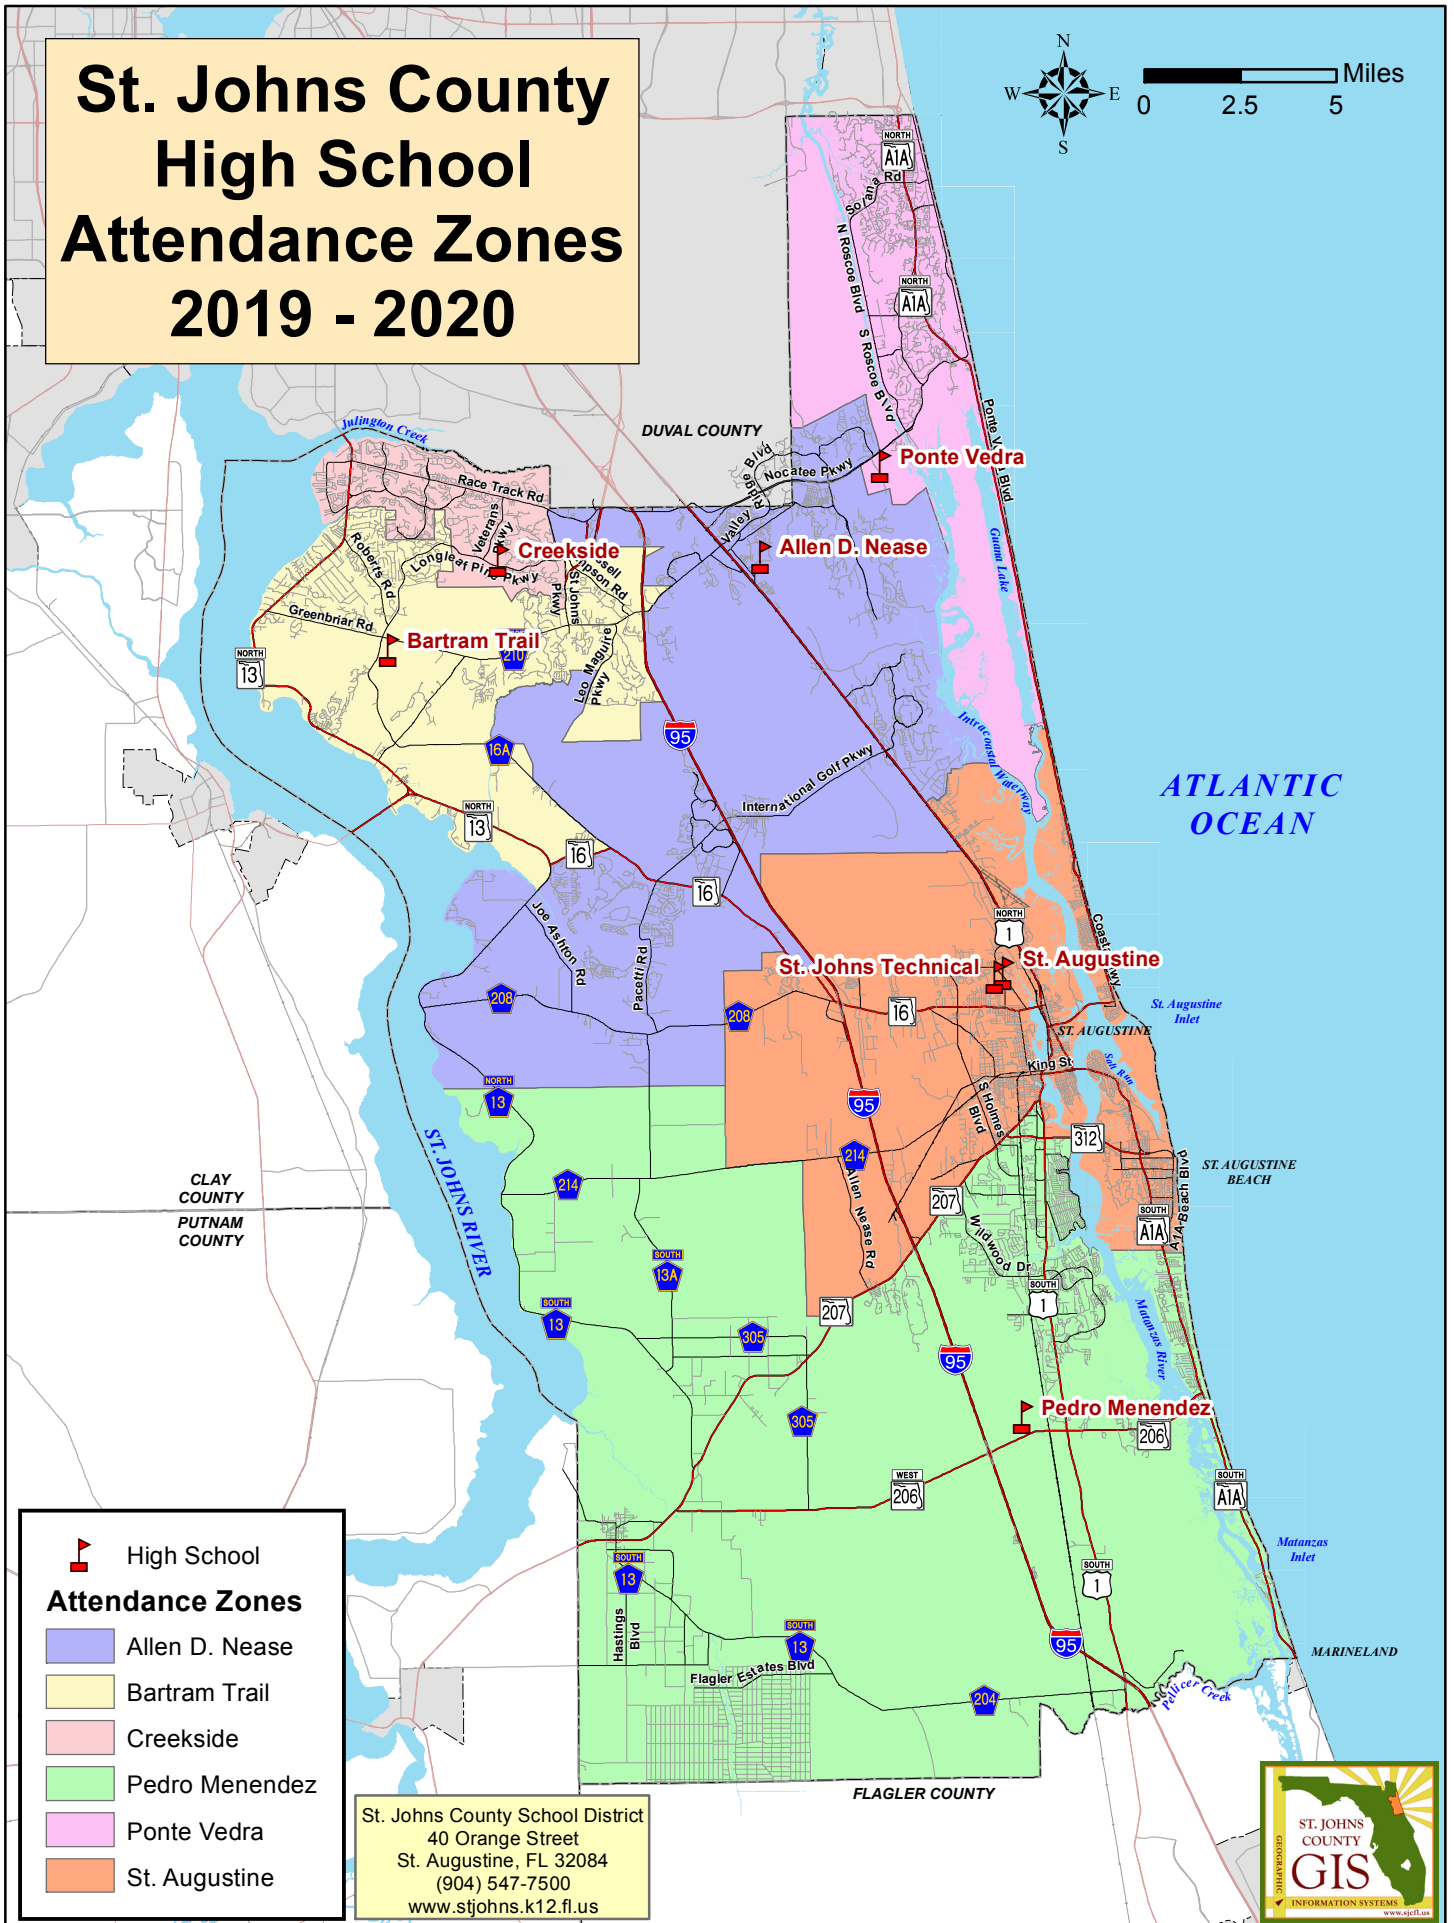

St. Johns County High School Attendance Zones 2019 - 2020

High School

Attendance Zones

- Allen D. Nease
- Bartram Trail
- Creekside
- Pedro Menendez
- Ponte Vedra
- St. Augustine

St. Johns County School District
 40 Orange Street
 St. Augustine, FL 32084
 (904) 547-7500
www.stjohns.k12.fl.us