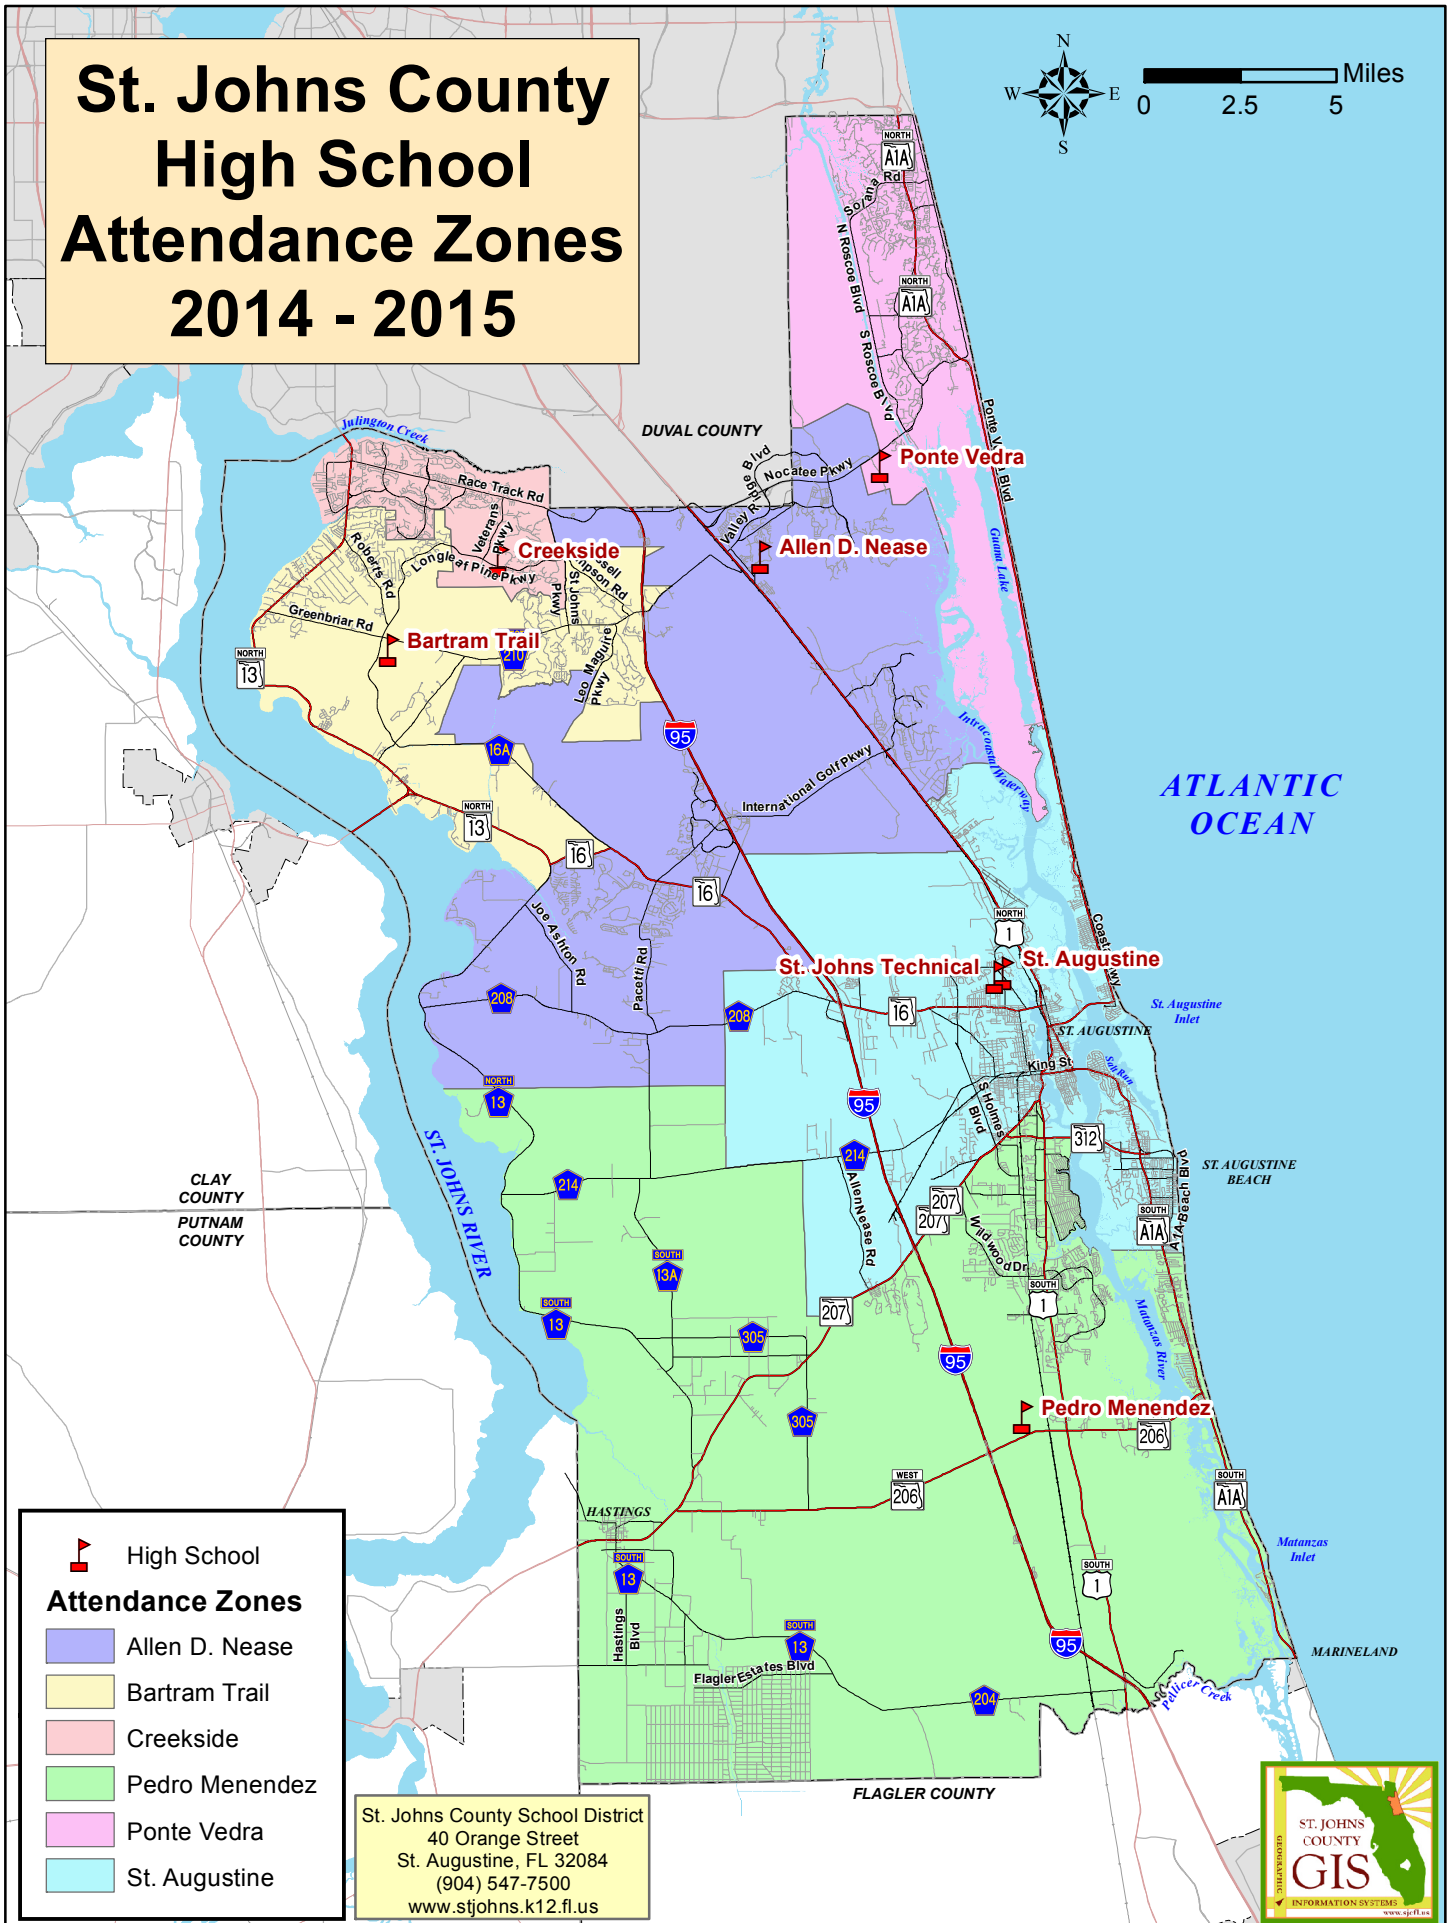

St. Johns County High School Attendance Zones 2014 - 2015

High School

Attendance Zones

- Allen D. Nease
- Bartram Trail
- Creekside
- Pedro Menendez
- Ponte Vedra
- St. Augustine

St. Johns County School District
40 Orange Street
St. Augustine, FL 32084
(904) 547-7500
www.stjohns.k12.fl.us