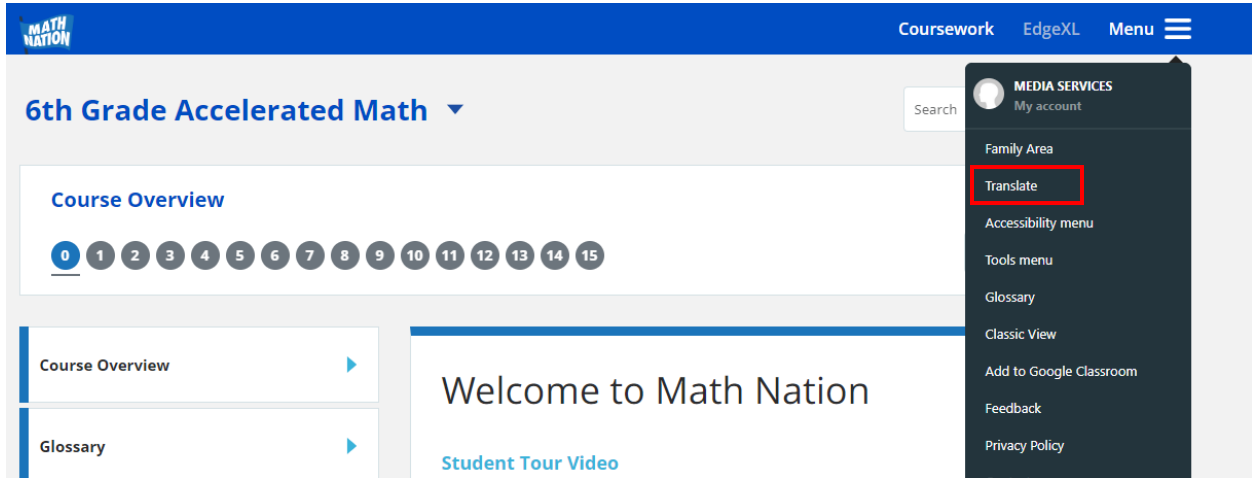

Math Nation Translation Directions

Log into Clever and choose the Math Nation Icon  and choose the appropriate grade-level. Once you are in the platform, click the 3 stacked bars in the top right corner of the screen where it says "Menu" and choose the "Translate" option.