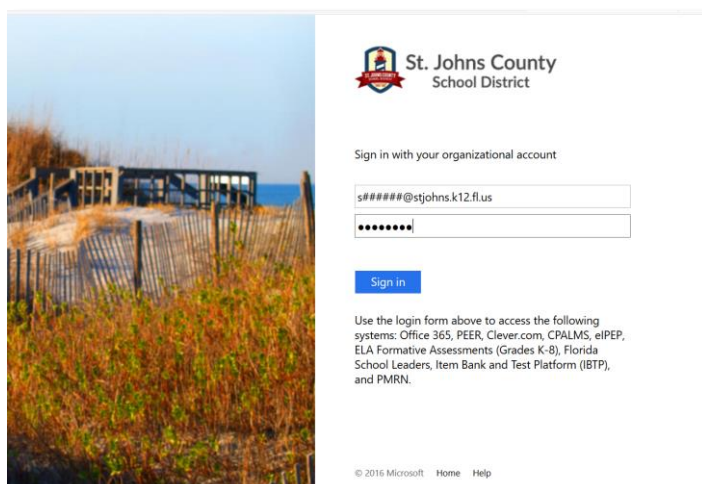

Student Login – Website

Use Chrome or Safari

1. Go to stjohnsschools.schoolology.com
2. Enter your S#####@stjohns.k12.fl.us and click **Next**

3. Enter your Student Password and click **Sign In**

Student Login – Website

Use Chrome or Safari

4. Click No –
DO NOT Stay Signed In

5. Click on your appropriate course.