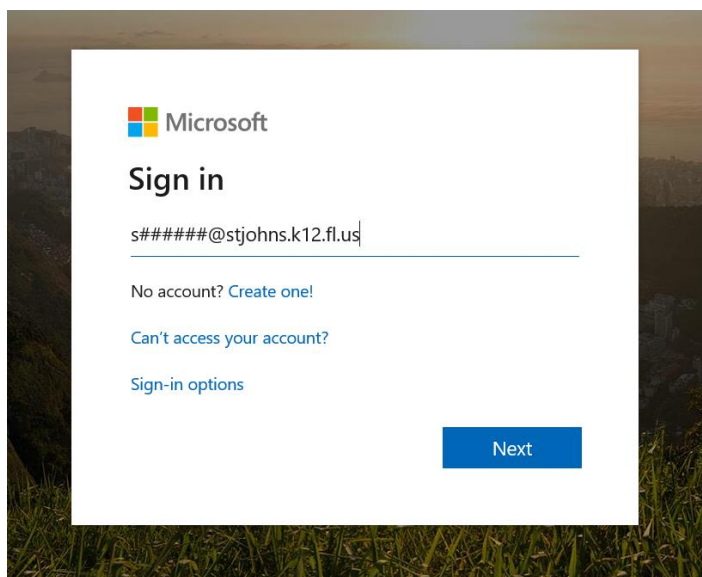

Student Login – Website

Use Chrome or Safari

1. Go to stjohnsschools.schoolology.com
2. Enter your S#####@stjohns.k12.fl.us and click **Next**

3. Enter your Student Password and click **Sign In**

Student Login – Website

Use Chrome or Safari

4. Click No –
DO NOT Stay Signed In

5. Click on your appropriate course.