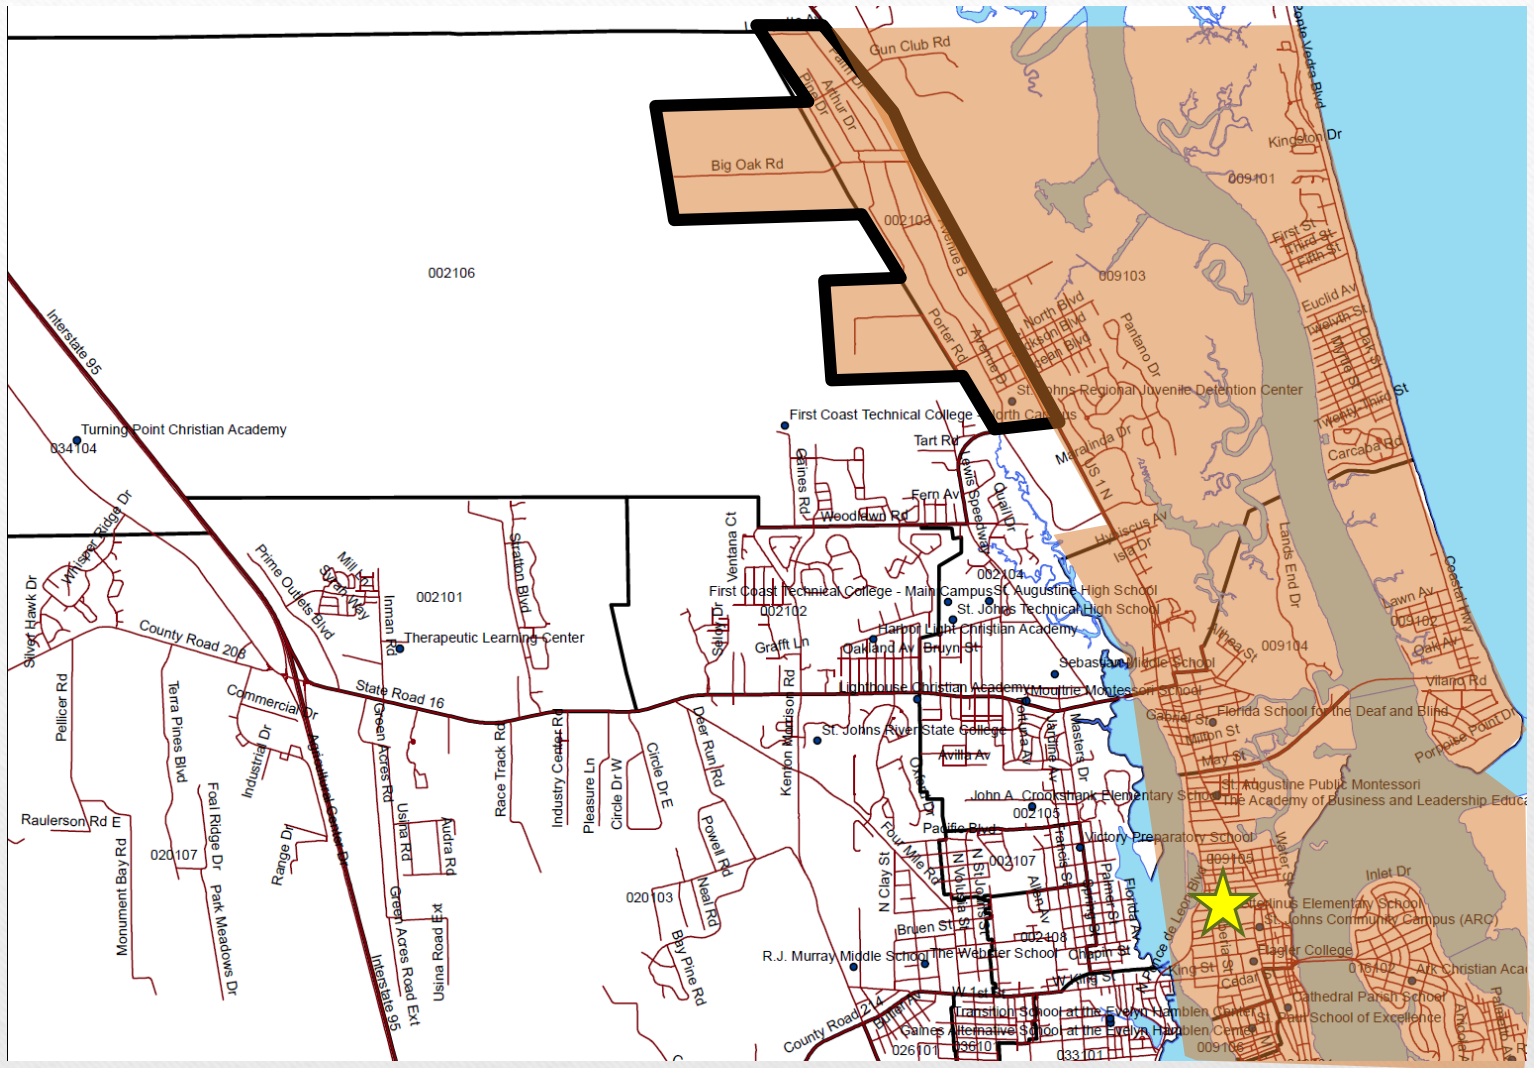

# Ketterlinus Elementary Current Zone

# Ketterlinus Elementary

---

- Proposed Zone includes reassignment to include
  - Avenues A, B, C and D
  - 1<sup>st</sup> - 5<sup>th</sup> Streets
  - Porter Road
  - Sartillo Road
  - Big Oak Road

# Proposed Ketterlinus Elementary