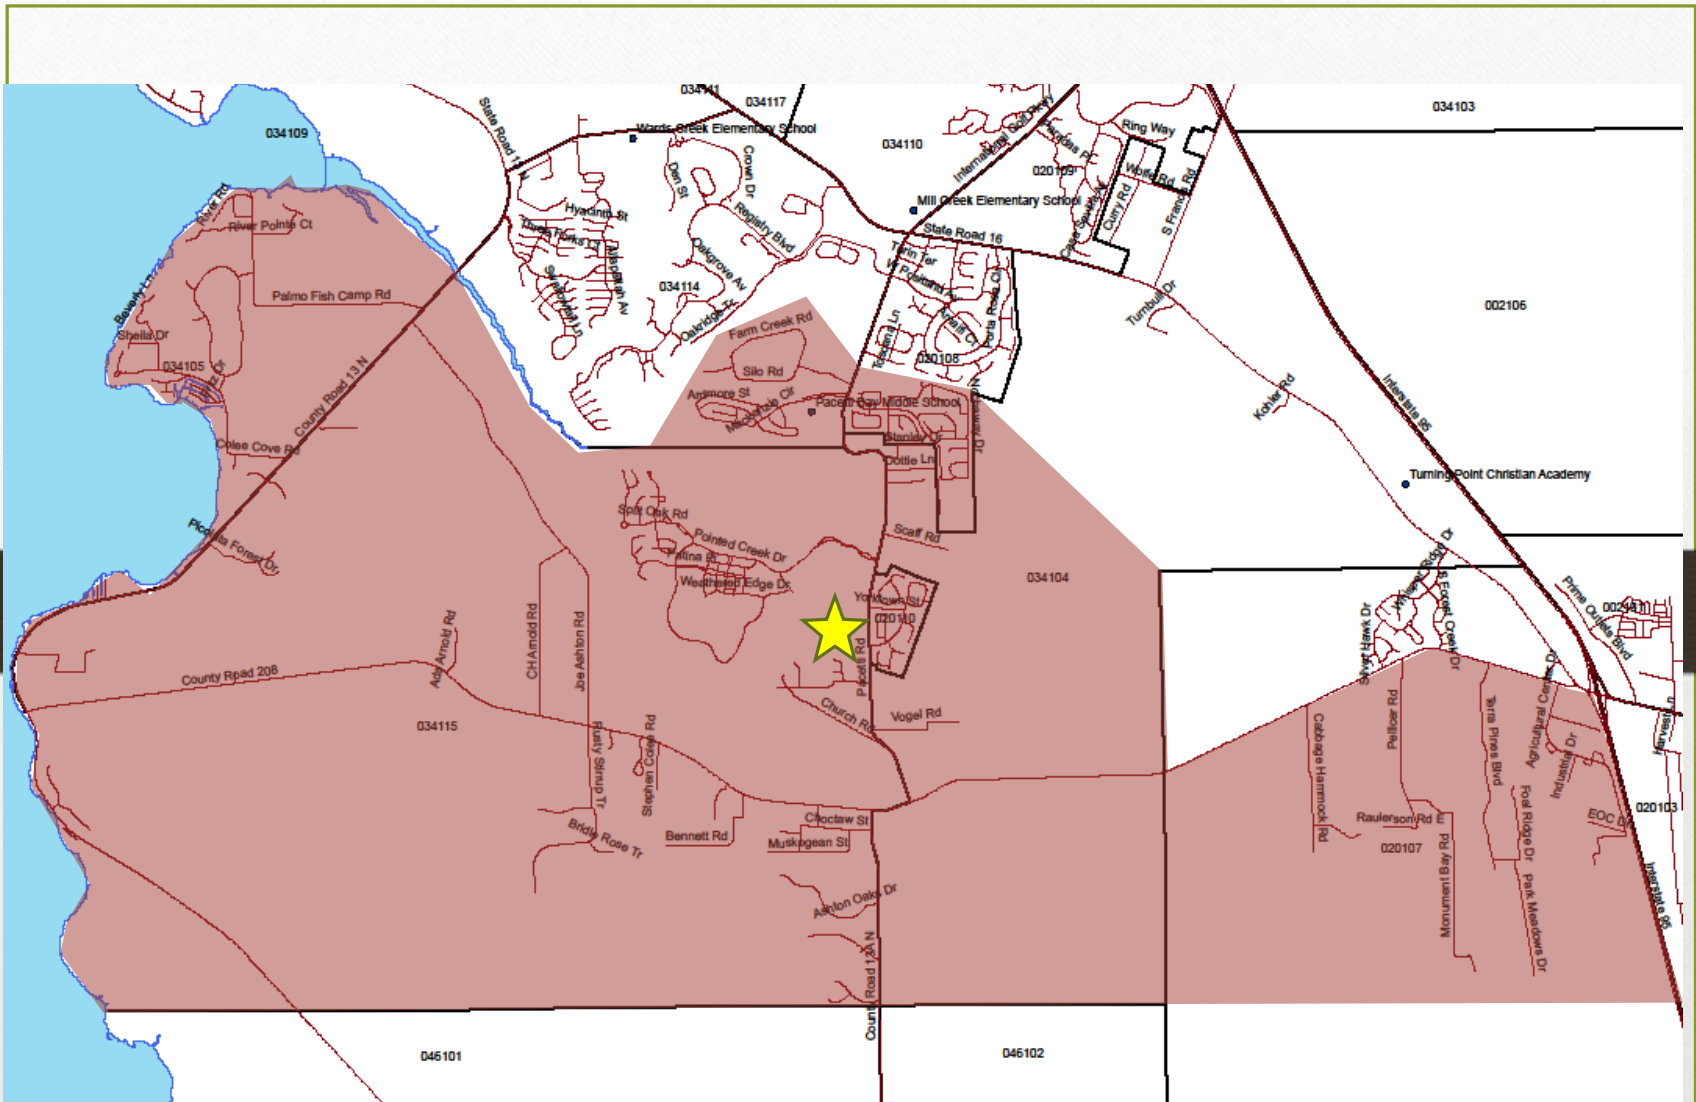

Elementary M

- Proposed Zone includes
 - Pacetti Road from Samara Lakes, the Meadows, Silo Road, Farm Creek Road & Dairy Barn Road to just South of Oscar Ashton Road.
 - CR 208
 - Palmo Fish Camp Road
 - Joe Ashton Road
 - Trailmark
 - Gran Lake

Proposed Elementary M

Elementary M

- Proposed Zone Current Students: 630 students
- Proposed Zone with 1 year growth: 725 students (15%)
- Proposed Zone with 3 years growth: 1016 students (61%)