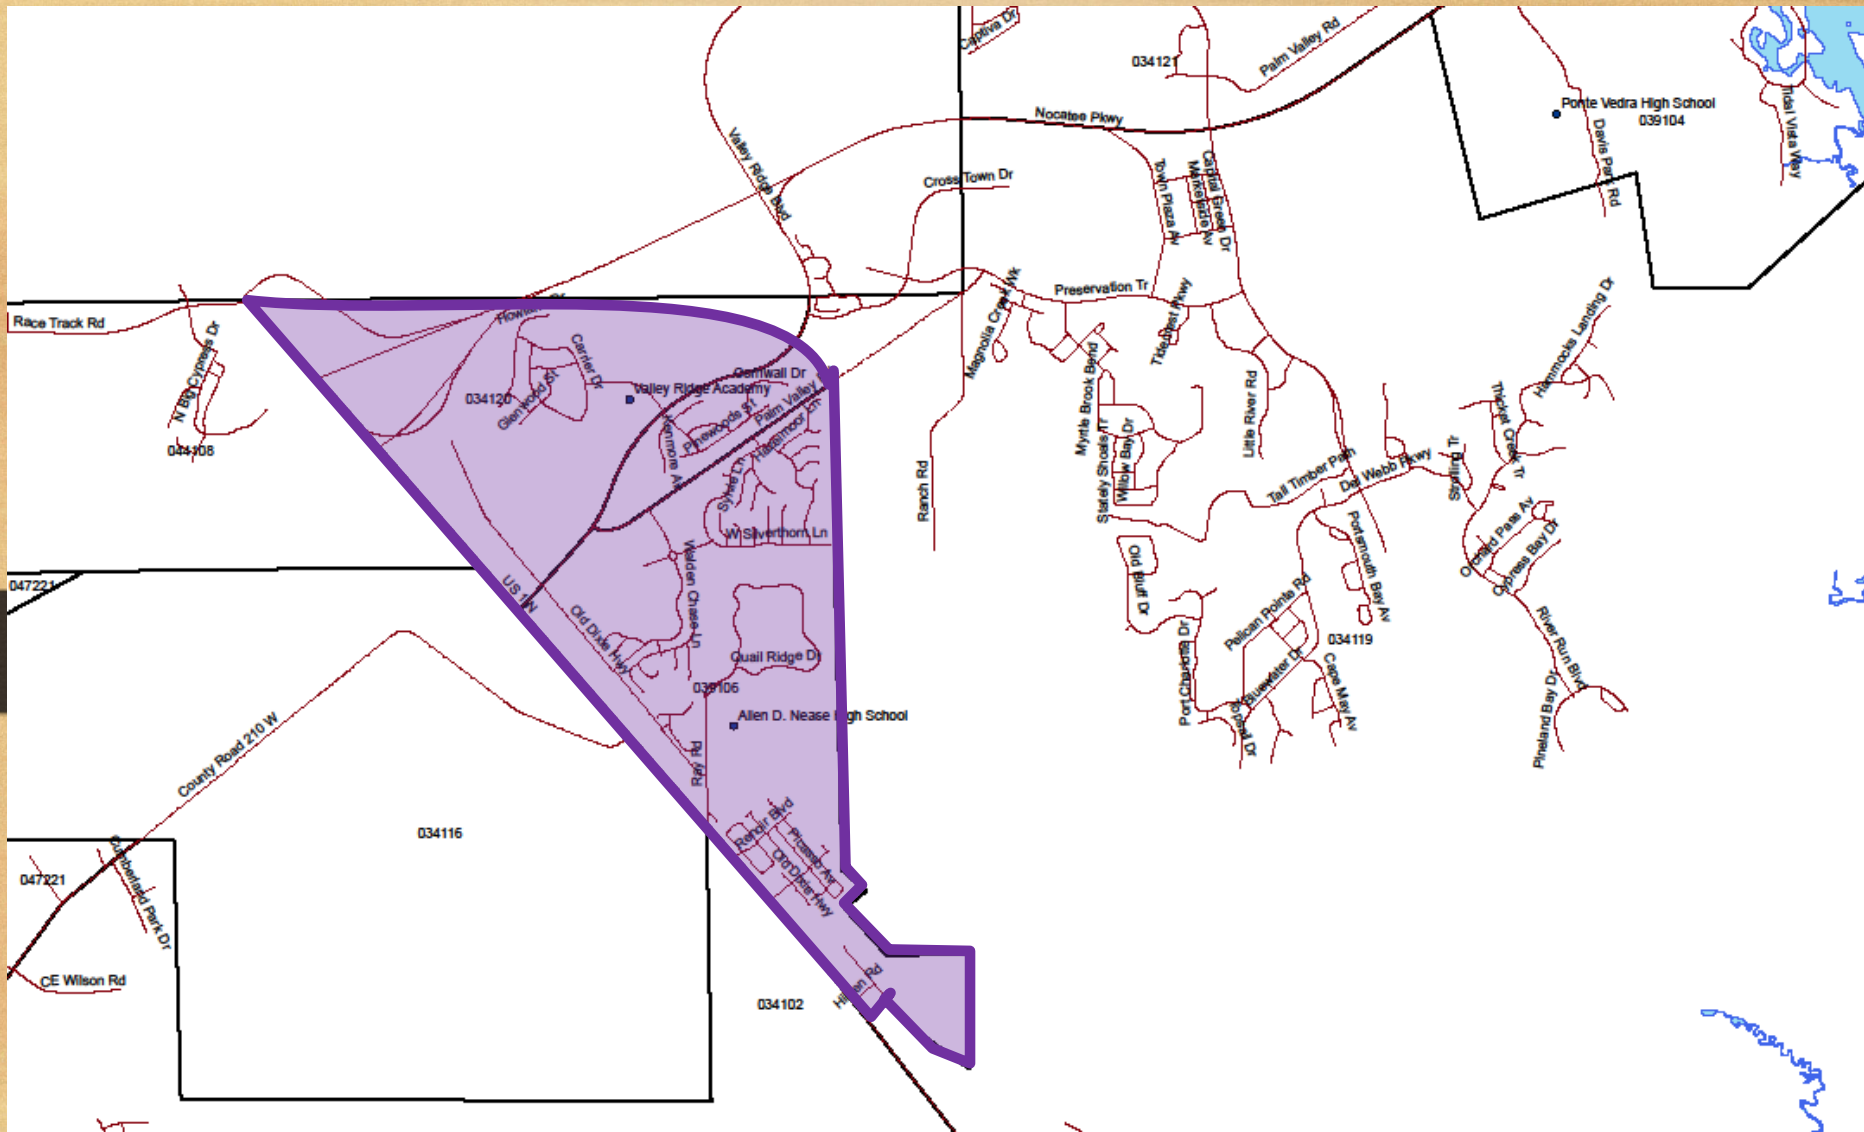

Valley Ridge Academy

- Proposed Zone includes
 - Existing VRA Zone excluding Willow Cove

Valley Ridge Academy

Valley Ridge Academy

- Proposed Zone Current Students: 1332 students
+ 42 8th Graders = 1374
- Proposed Zone with 1 year growth: 1385 students (4%)
(1427 with 8th)